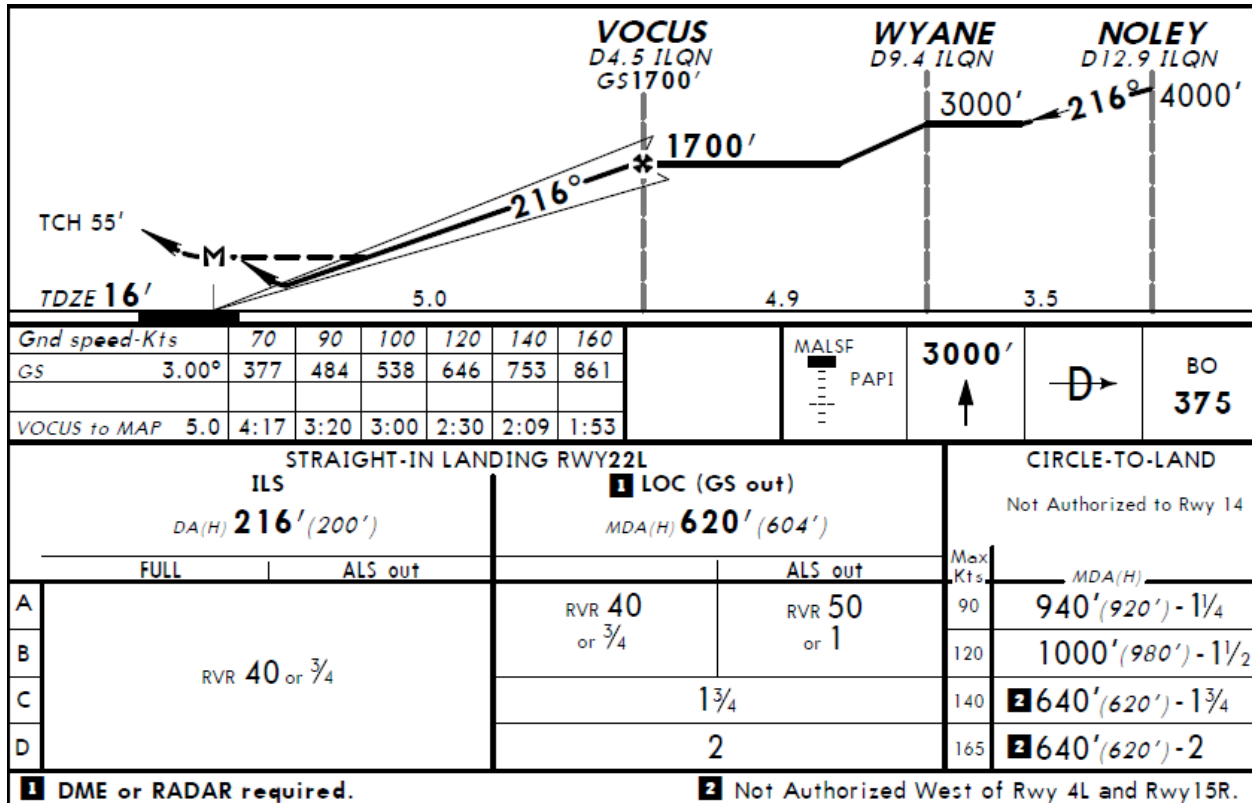

Boston Tower (KBOS) Low Visibility

KBOS 252025Z 09004KT 1 1/4SM R04R/2600V5000FT BR BKN001 BKN028 OVC120 12/11
A2991 RMK AO2 TWR VIS 1 1/2 VIS 1/4 E

Abbreviations: Tower (TWR)

1. Boston TWR: November 71R _____

United 578: Tower United 578 VOCUS

2. Boston TWR: United 578 _____

3. Boston TWR: November 71R _____

4. Boston TWR: ComAir 335 _____

5. Boston TWR: American 1431, Boston Tower, _____

6. Boston TWR: November 7AF _____

American 880: and American 880 ILS 22L

11. Boston TWR: American 880, Boston Tower, _____

12. Boston TWR: United 578 _____

13. Boston TWR: Delta 1523, Boston Tower _____

Delta 2100: Tower, Delta 2100 we are VOCUS inbound 22L

14. Boston TWR: Delta 2100, Boston Tower _____

15. Boston TWR: Delta 1523, _____

16. Boston TWR: Citrus 737, Boston Tower, _____

17. Boston TWR: American 880 _____

18. Boston TWR: American 880 _____

19. Boston TWR: Delta 1523 _____